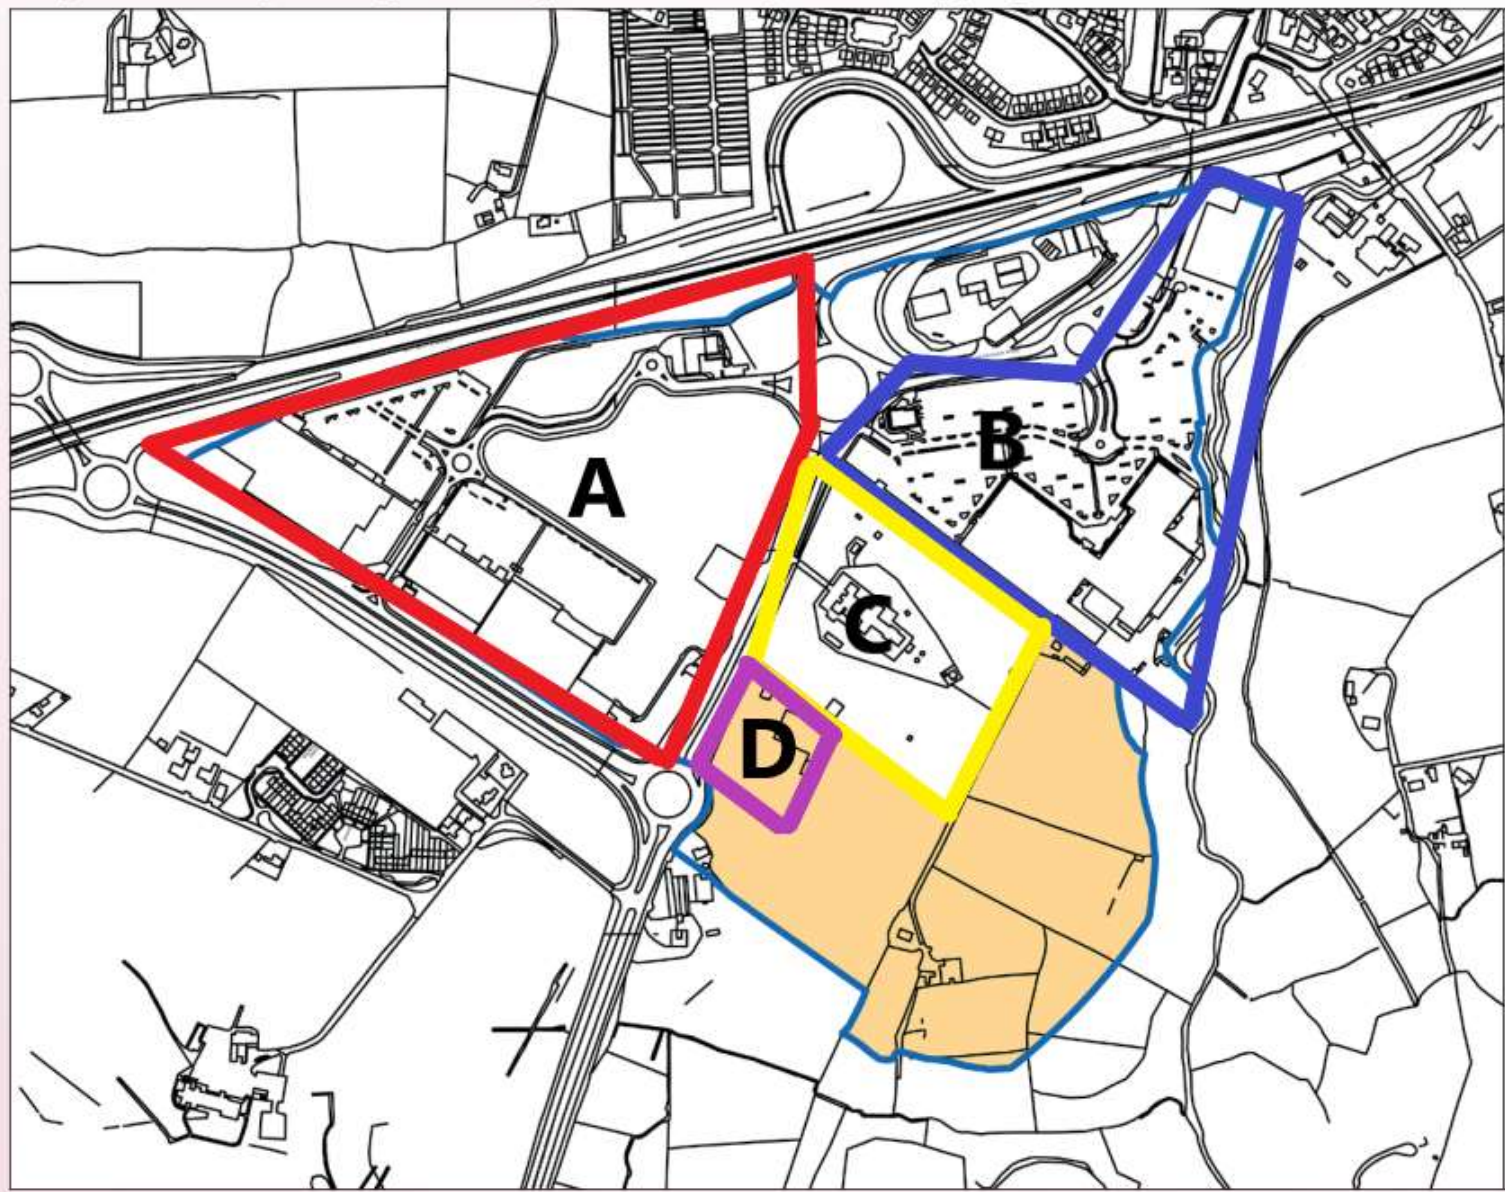

Map 10 Strategic Designation Sprucefield Regional Shopping Centre

- A - Sprucefield Park**
- B - Sprucefield Centre**
- C - Transmitter Site**
- D - Former Prentice PFS & Car showroom**

Sprucefield Regional Shopping Centre
For Information Only:

Key

-  Sprucefield
-  Area of Development Potential